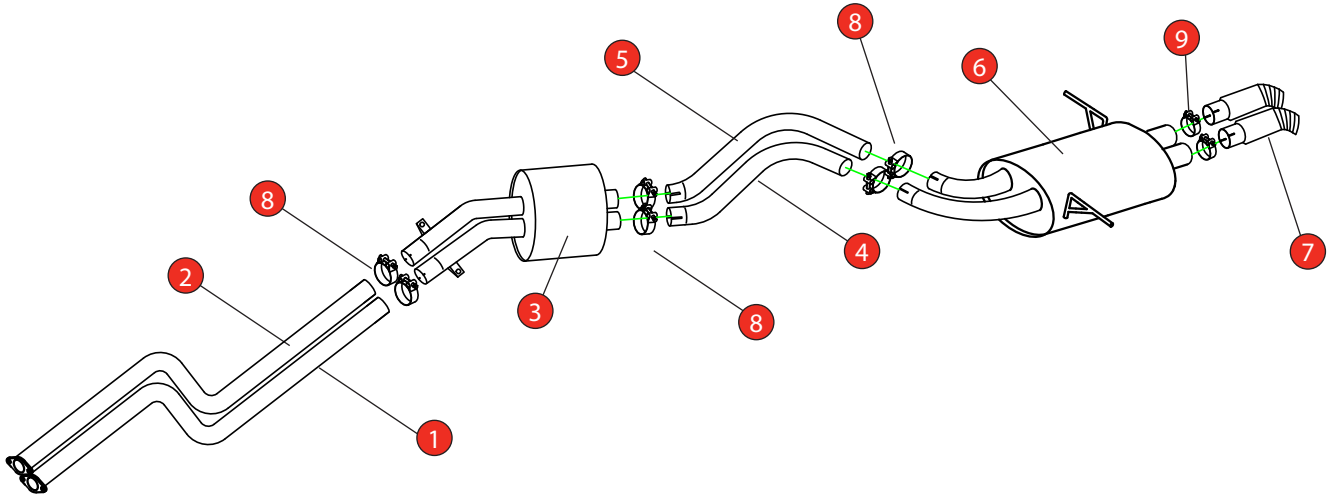

Car	BMW 3 Series, 320/325/330 (E46)	Part No.	SBM093DT
Year	2000-2006	Fit Kits	411FK
Notes	Where not supplied use original fittings.	Features	Pipe Diameter:- 50mm

Estimated Fitting Time: 1.5 Hours

NO.	PART NO.	DESCRIPTION	QTY
1	873BM	L/H Front Pipe	1
2	874BM	R/H Front Pipe	1
3	875BM	Centre Silencer	1
4	876BM	L/H Link Pipe	1
5	877BM	R/H Link Pipe	1
6	878BM	Rear Silencer	1
7	Z007.11036	Ø70mm Titanium Downturn Trim	2
Fit Kit			
8	Z016.10002	51-55mm Clamp	6
9	Z016.10070	66mm H/D Clamp	2

DATE	08/02/2023
ISSUE	00
AUTHORISED	S Shipley

NOTE: ENSURE SCORPION SYSTEM IS CLEAR OF MOVING PARTS AND ALL ORIGINAL FUNCTIONS WORK CORRECTLY.

STAY CONNECTED TO RED POWER.